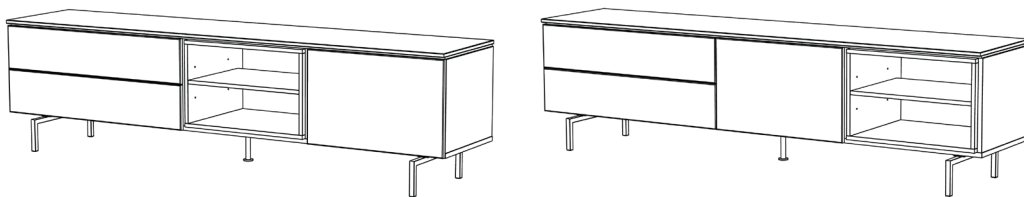

Plain sideboard and lowboard, 210 cm, has two different assembling possibilities.

SWEDEN SINCE 1934

PLAIN

SCANDINAVIAN SIMPLICITY

Plain is all about expressing yourself. The design is timeless with its elegance and simplicity, the appearance follows the traditions of Scandinavian design – absolute style with minimum fuss. The furnitures have a genuine feeling with top and fronts in lacquered mdf. The materials, clean lines and colours are a meeting between contemporary design and Swedish nature.