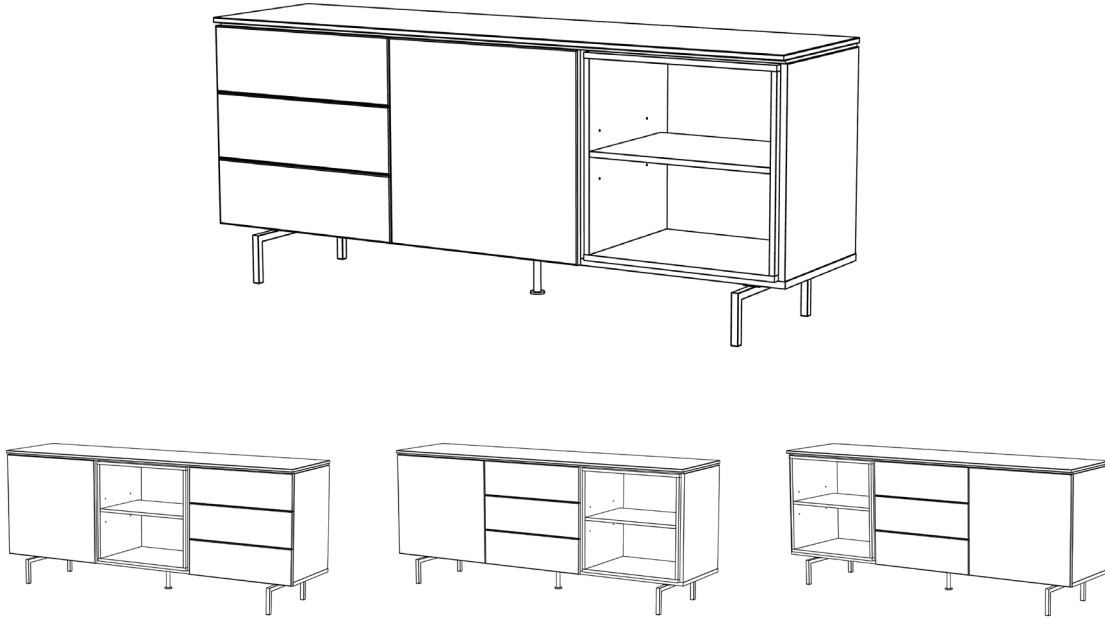

PLAIN

THE WAY YOU WANT IT

When buying a Plain piece of furniture you have several different assembling possibilities. Choose where to place the inserts. The way you want it.